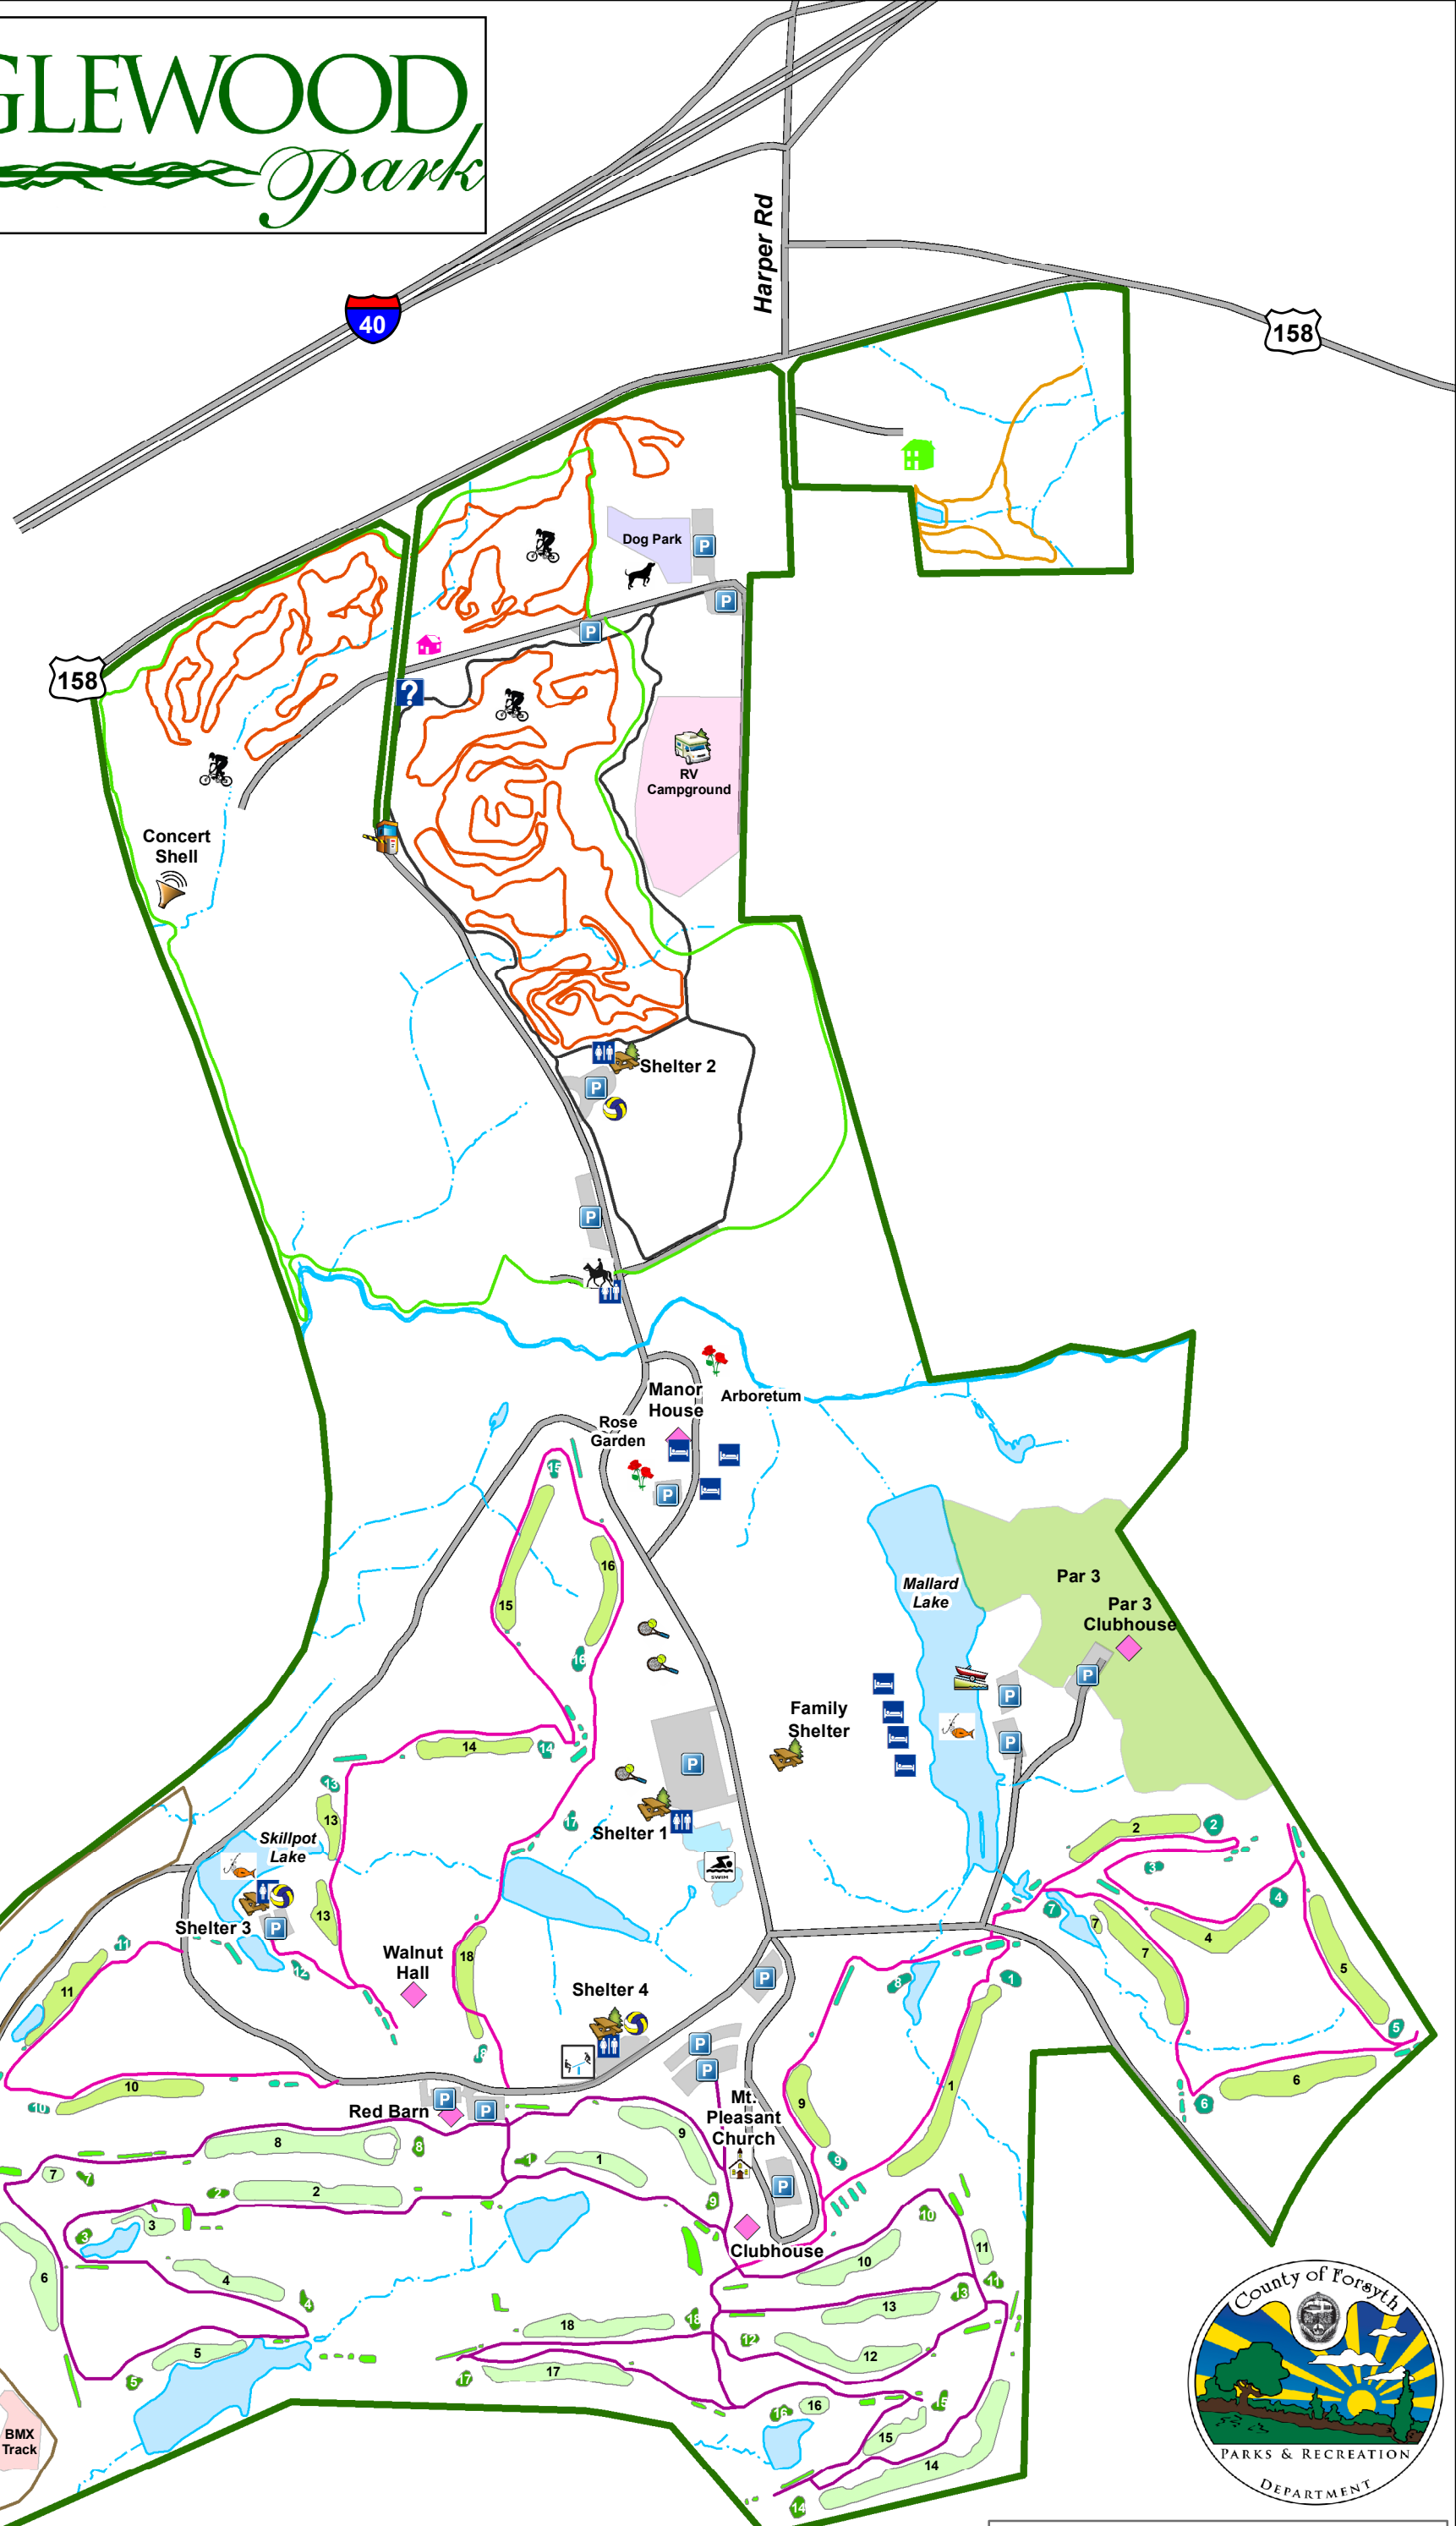

TANGLEWOOD Parks

- Amenities**
- Picnic Shelter
 - Playground
 - Swimming
 - Tennis
 - Volleyball
 - Dog Park
 - Gardens
 - Fishing
 - Mountain Bike Trails
 - Yadkin River Nature Trail
 - Pedal Boats
 - Stables
 - Concert Shell
 - Lodging
 - RV Campground
 - Parking
 - Restrooms
 - Chapel
 - Enclosed Facility
 - Welcome Center
 - Marketing and Events Office
 - Park Office
 - Entrance Gate
-
- Reynolds Course Cart Paths
 - Championship Course Cart Paths
 - Horse Trail
 - Mountain Bike Trail
 - Multi-Use Trail
 - Yadkin River Nature Trail
 - Little Walden Nature Trail
 - Reynolds Course Tees
 - Reynolds Course Fairways
 - Reynolds Course Greens
 - Championship Course Tees
 - Championship Course Fairways
 - Championship Course Greens
 - Golf - Par 3 Course
 - BMX Track
 - Dog Park
 - Parking
 - RV Campground
 - Swimming
 - Park Property
 - Streams
 - Lakes
 - Streets

Feet
0 500 1,000 2,000